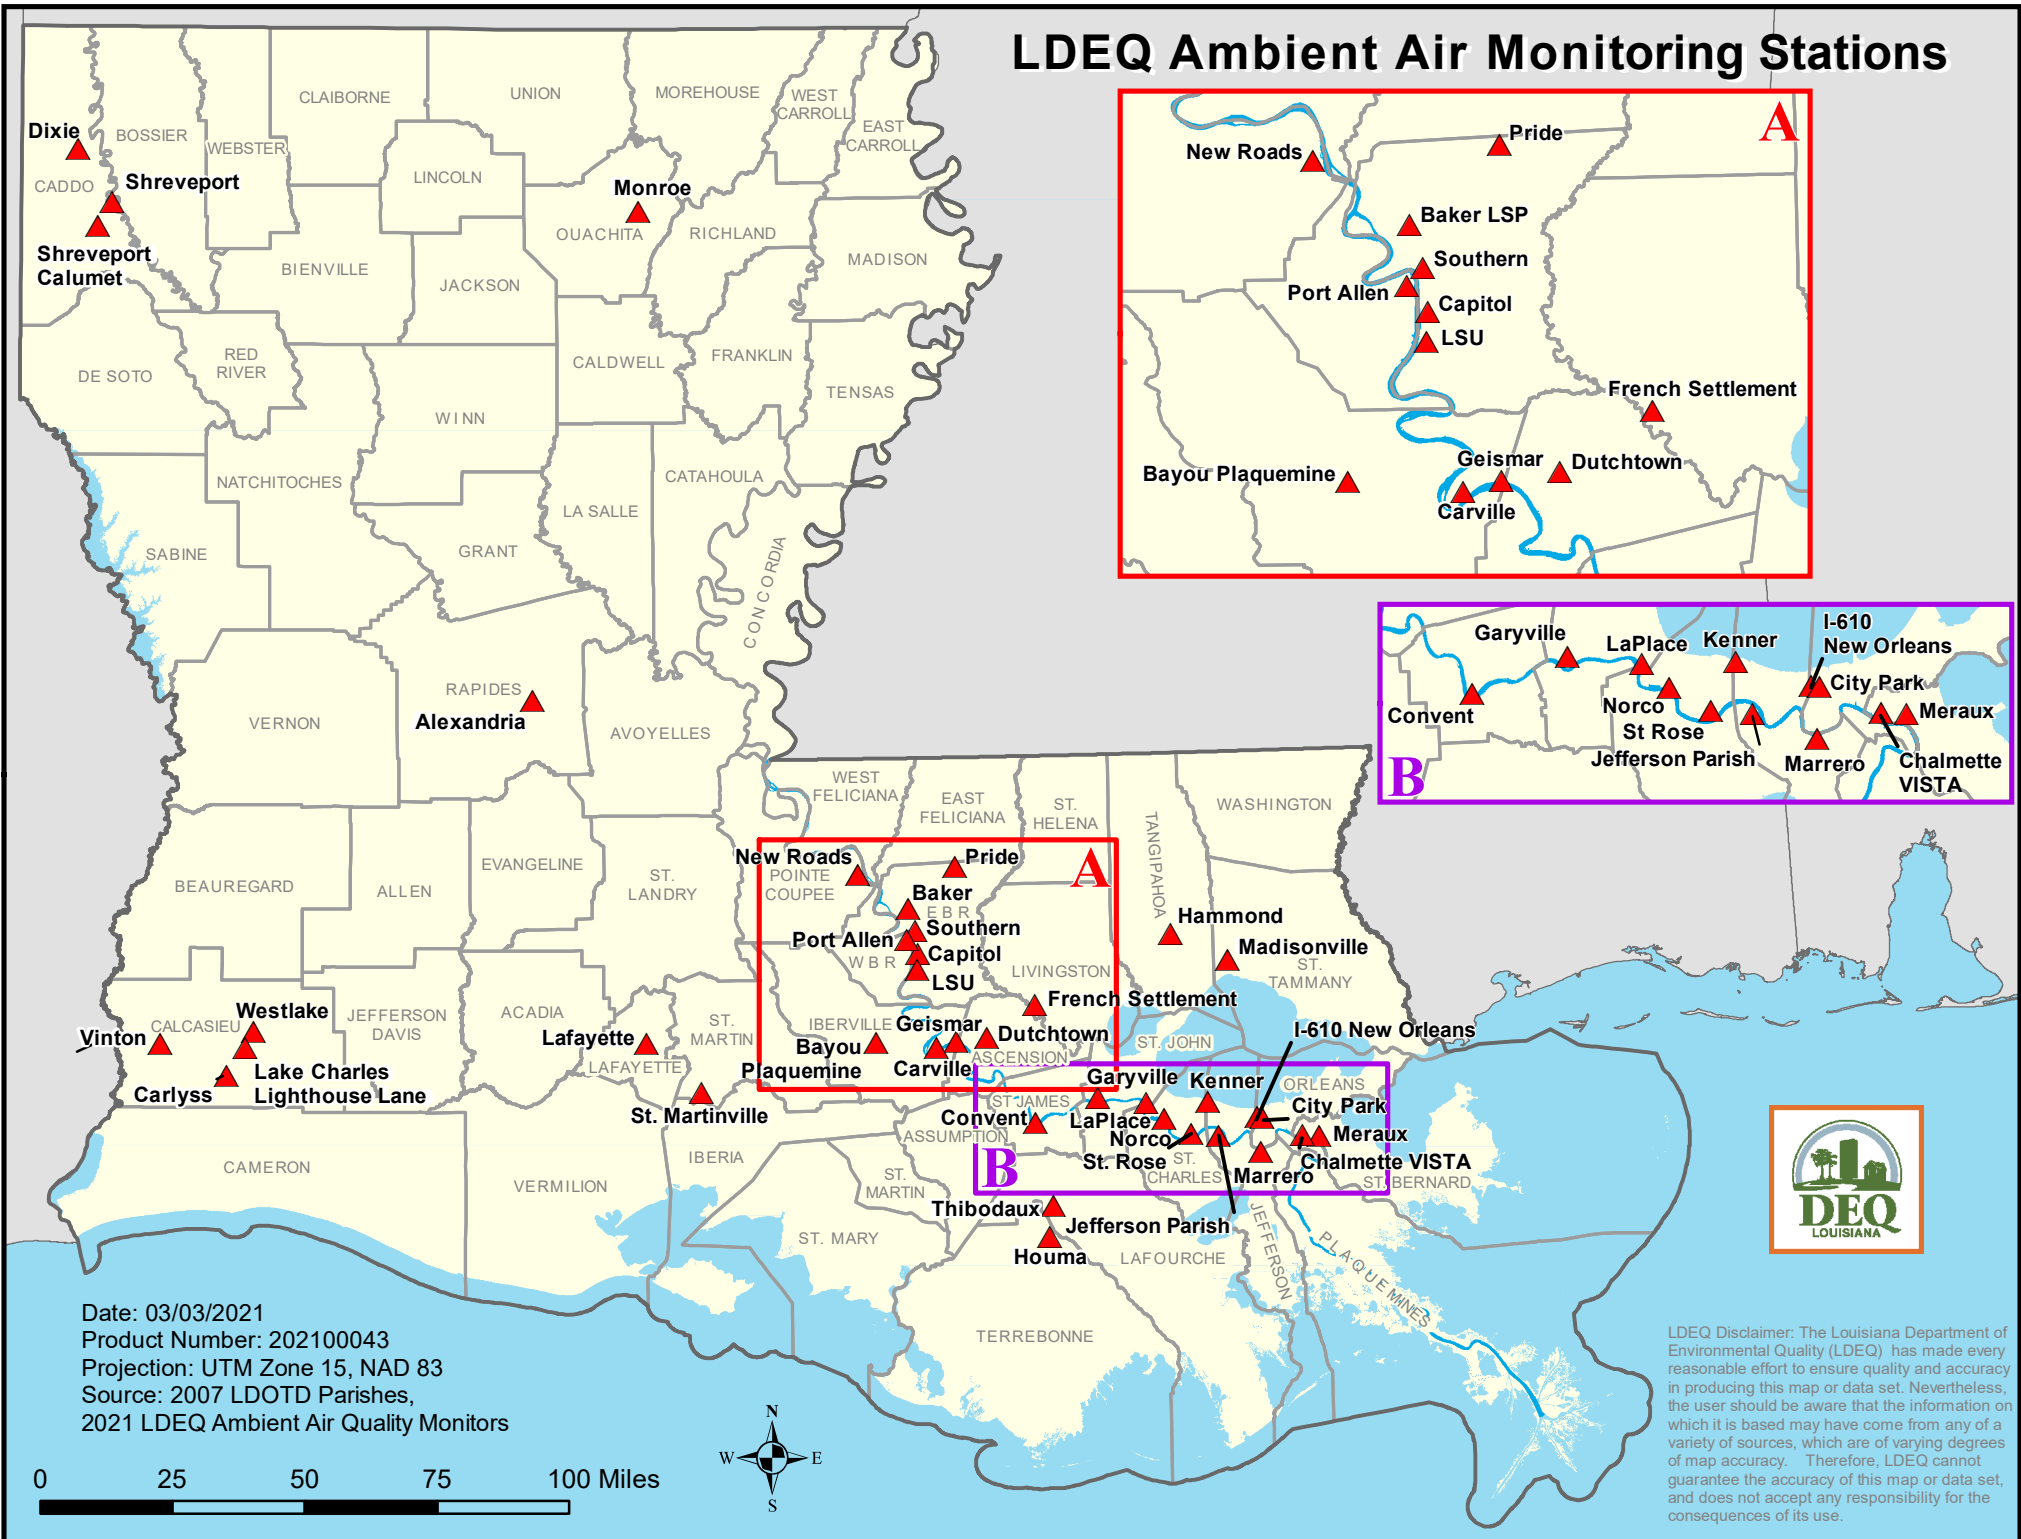

LDEQ Ambient Air Monitoring Stations

Date: 03/03/2021
 Product Number: 202100043
 Projection: UTM Zone 15, NAD 83
 Source: 2007 LDOTD Parishes,
 2021 LDEQ Ambient Air Quality Monitors

LDEQ Disclaimer: The Louisiana Department of Environmental Quality (LDEQ) has made every reasonable effort to ensure quality and accuracy in producing this map or data set. Nevertheless, the user should be aware that the information on which it is based may have come from any of a variety of sources, which are of varying degrees of map accuracy. Therefore, LDEQ cannot guarantee the accuracy of this map or data set, and does not accept any responsibility for the consequences of its use.