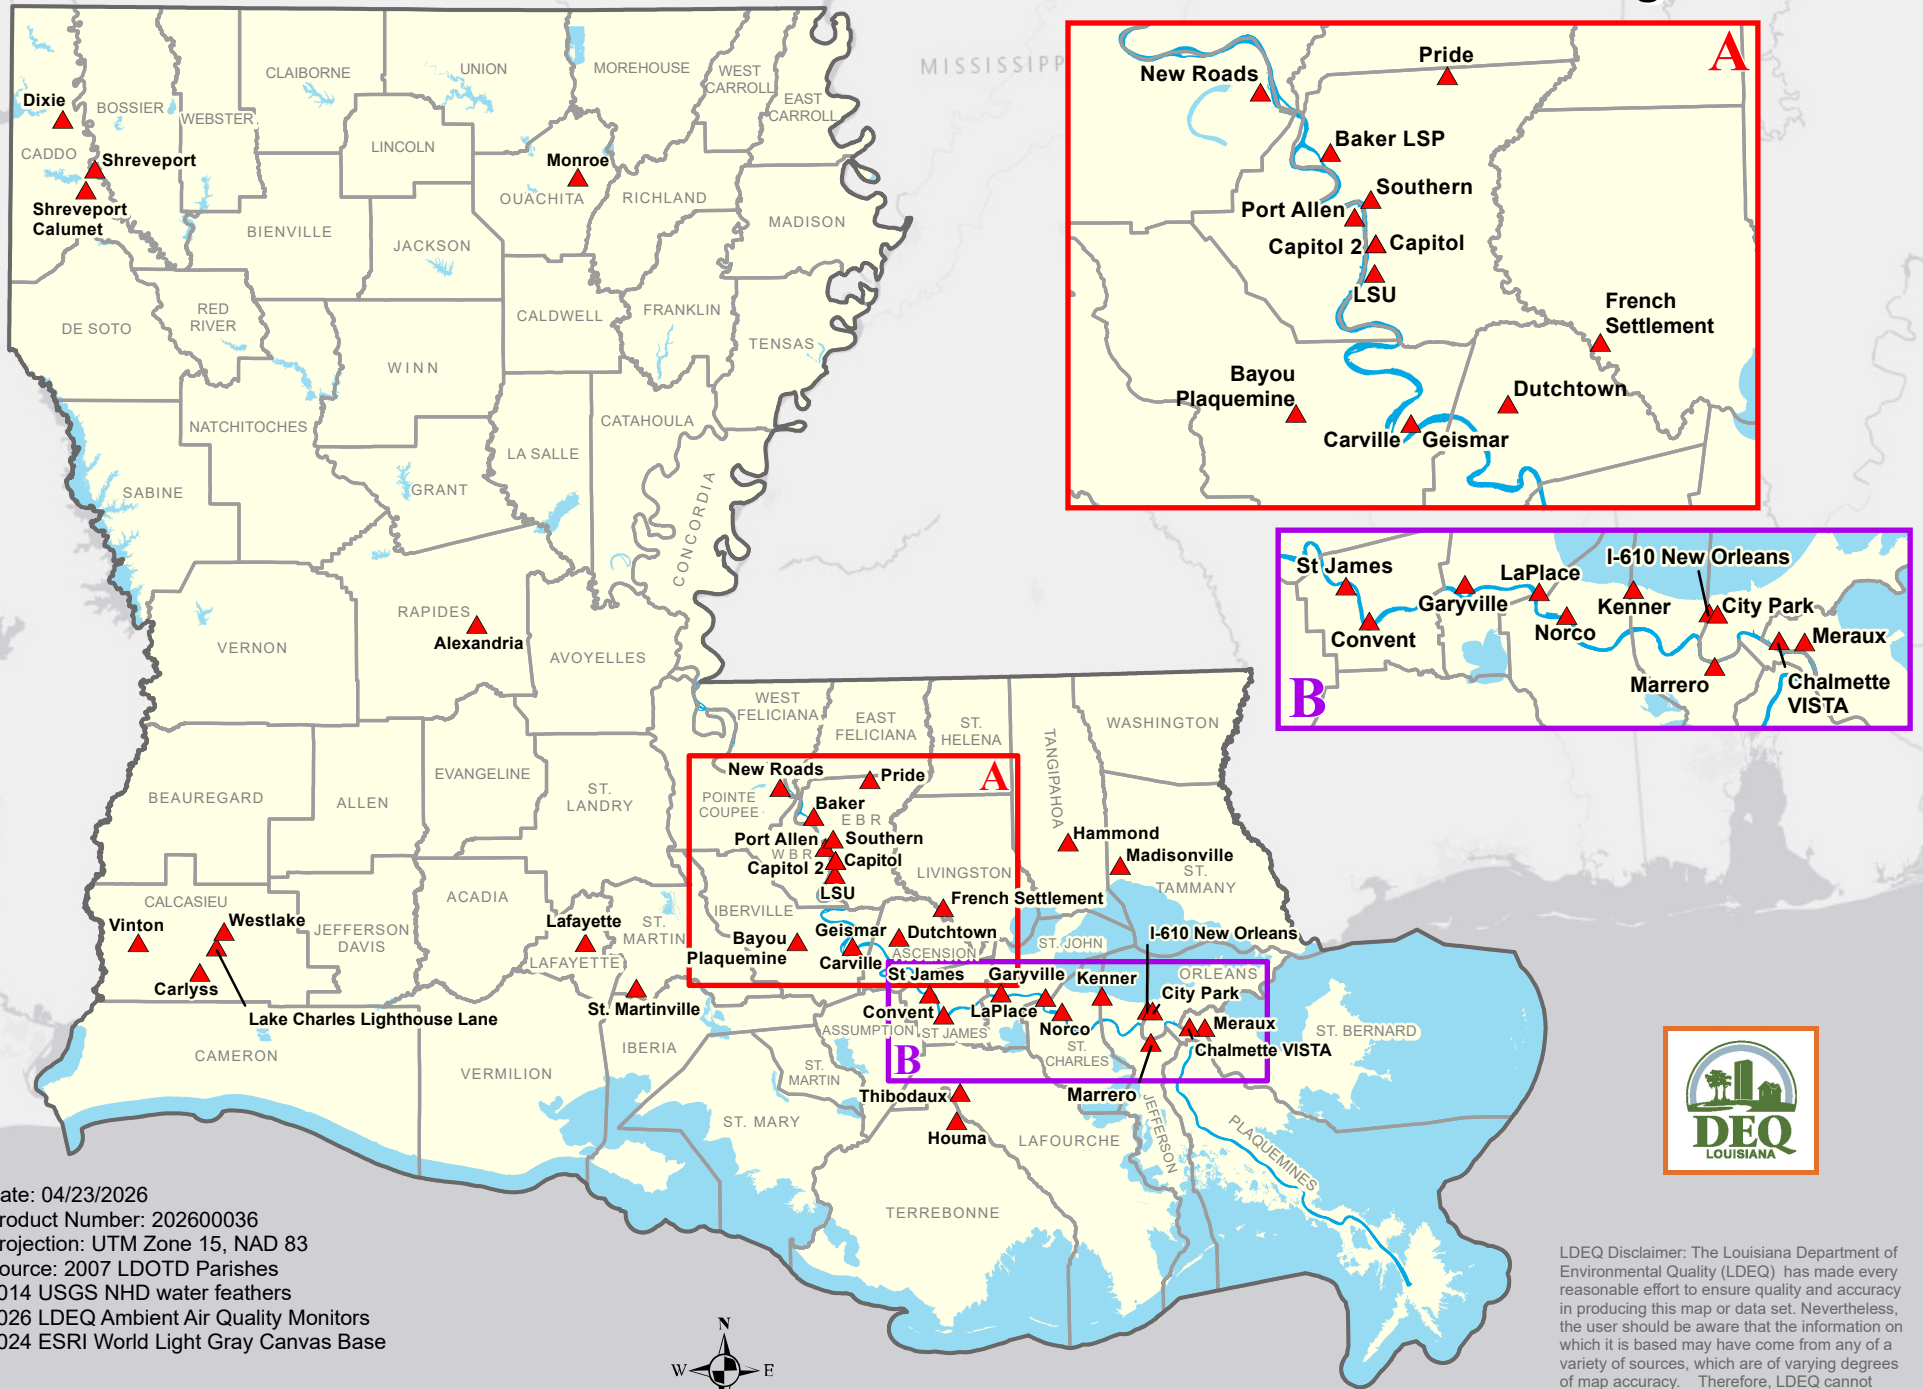

# LDEQ Ambient Air Monitoring Stations

Date: 04/23/2026  
 Product Number: 202600036  
 Projection: UTM Zone 15, NAD 83  
 Source: 2007 LDOTD Parishes  
 2014 USGS NHD water features  
 2026 LDEQ Ambient Air Quality Monitors  
 2024 ESRI World Light Gray Canvas Base

LDEQ Disclaimer: The Louisiana Department of Environmental Quality (LDEQ) has made every reasonable effort to ensure quality and accuracy in producing this map or data set. Nevertheless, the user should be aware that the information on which it is based may have come from any of a variety of sources, which are of varying degrees of map accuracy. Therefore, LDEQ cannot guarantee the accuracy of this map or data set, and does not accept any responsibility for the consequences of its use.